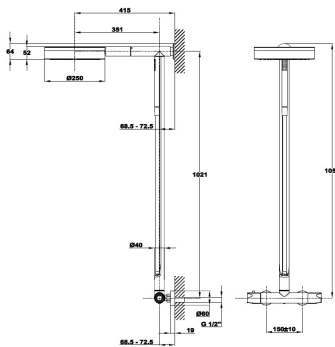

180

## Thermostatic shower system

Ref: 182540200 EAN: 8413509257707

Finish: Chrome

- Healthy Technology: Automatic emptying of water left in pipes after every use.
- Safe touch technology that provides a cooler sensation when touching the tap body.
- Safety temperature stop at 38° C.
- 180° swivel shower column.
- Ø25 cm ABS metal antiscaling head shower.
- 1 function antiscaling hand shower.
- Metallic flexible hose and 1 function magnetic hand shower hidden in the column.
- Precise and smooth thermostatic cartridge.
- Integrated diverter.
- Filters for collecting impurities.
- Check valves.