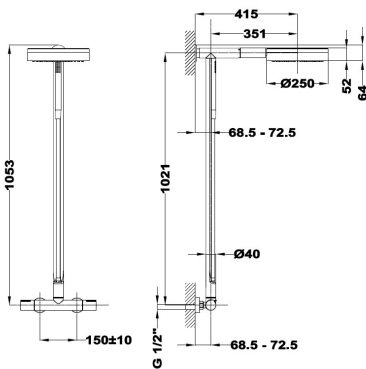

180

## Thermostatic shower system

Ref: 182550200 EAN: 8413509257714

Finish: Chrome

- Safe touch technology that provides a cooler sensation when touching the tap body.
- Safety temperature stop at 38° C.
- 180° swivel shower column.
- Ø25 cm ABS metal antiscala head shower.
- 1 function antiscala hand shower.
- Metallic flexible hose and 1 function magnetic hand shower hidden in the column.
- Precise and smooth thermostatic cartridge.
- Integrated diverter.
- Filters for collecting impurities.
- Check valves.