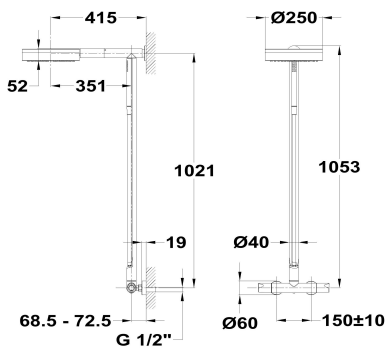

180

Dual control shower system

Ref: 182560200 EAN: 8413509257721

Finish: Chrome

- Healthy Technology: Automatic emptying of water left in pipes after every use.
- Safe touch technology that provides a cooler sensation when touching the tap body.
- 180° swivel shower column.
- Ø25 cm ABS metal antiscaling head shower.
- 1 function antiscaling hand shower.
- Metallic flexible hose and 1 function magnetic hand shower hidden in the column.
- Precise and smooth ceramic cartridge.
- Integrated ceramic diverter.
- Filters for collecting impurities.
- Check valves.