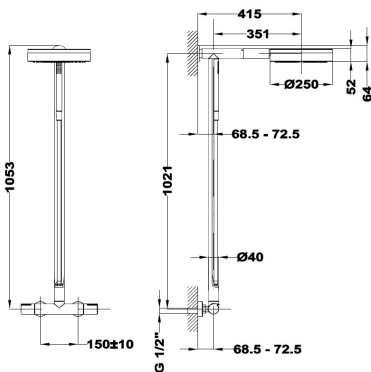

180

Dual control shower system

Ref: 182570200 EAN: 8413509257738

Finish: Chrome

- Safe touch technology that provides a cooler sensation when touching the tap body.
- 180° swivel shower column.
- Ø25 cm ABS metal antiscaling shower head.
- 1 function antiscaling hand shower.
- Metallic flexible hose and 1 function magnetic hand shower hidden in the column.
- Precise and smooth ceramic cartridge.
- Integrated ceramic diverter.
- Filters for collecting impurities.
- Check valves.