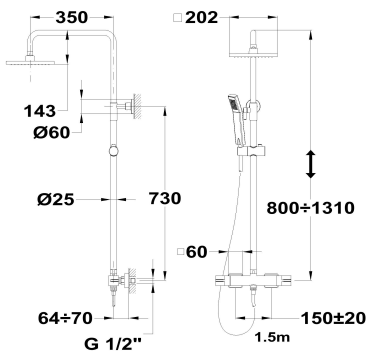

SOLLER

Thermostatic shower system

Ref: 852380200 EAN: 8413509227816

Finish: Chrome

- Adjustable telescopic rail.
- Safe touch technology that provides a cooler sensation when touching the tap body.
- Safety temperature stop at 38° C.
- 20.2 x 20.2 cm metal antiscala head shower with ball joint.
- 1 function antiscala hand shower.
- 1.5 m metallic shower hose.
- Sliding shower holder.
- Precise and smooth thermostatic cartridge.
- Integrated diverter.
- Filters for collecting impurities.
- Check valves.