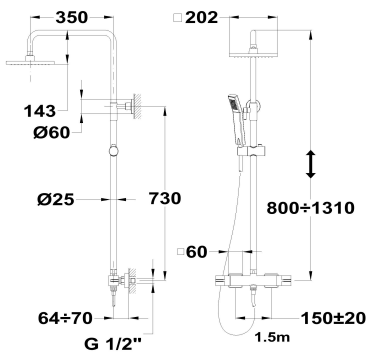

SOLLER

Thermostatic shower system

Ref: 85238020N EAN: 8413509262596

Finish: Matte black

- Adjustable telescopic rail.
- Safe touch technology that provides a cooler sensation when touching the tap body.
- Safety temperature stop at 38° C.
- 20.2 x 20.2 cm metal antiscal head shower with ball joint.
- 1 function antiscal hand shower.
- 1.5 m metallic shower hose.
- Sliding shower holder.
- Precise and smooth thermostatic cartridge.
- Integrated diverter.
- Durable paint finish.
- Filters for collecting impurities.
- Check valves.