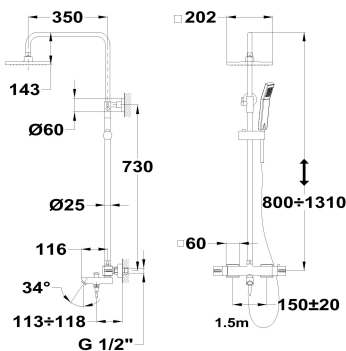

SOLLER

Thermostatic shower system

Ref: 851380200 EAN: 8413509228219

Finish: Chrome

- Adjustable telescopic rail.
- Safe touch technology that provides a cooler sensation when touching the tap body.
- Safety temperature stop at 38° C.
- 20.2 x 20.2 cm metal antiscal head shower with ball joint.
- 1 function antiscal hand shower.
- 1.5 m metallic shower hose.
- Sliding shower holder.
- Precise and smooth thermostatic cartridge.
- Integrated ceramic diverter.
- With spout.
- Filters for collecting impurities.
- Check valves.