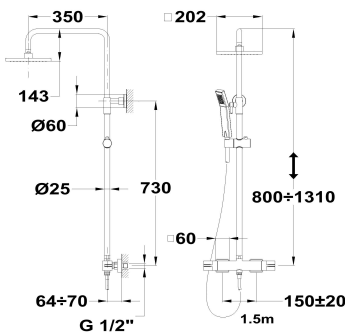

SOLLER

Dual control shower system

Ref: 852780200 EAN: 8413509228240

Finish: Chrome

- Adjustable telescopic rail.
- Safe touch technology that provides a cooler sensation when touching the tap body.
- Dual Control Design : Single mixer with thermostatic mixer look.
- 20.2 x 20.2 cm metal antiscala head shower with ball joint.
- 1 function antiscala hand shower.
- 1.5 m metallic shower hose.
- Sliding shower holder.
- Precise and smooth ceramic cartridge.
- Integrated diverter.
- Filters for collecting impurities.
- Check valves.