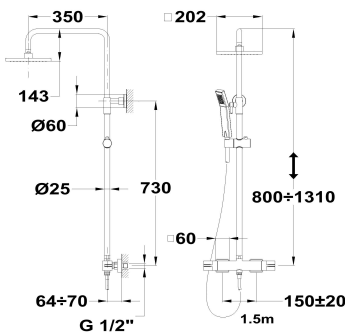

SOLLER

Dual control shower system

Ref: 85278020N EAN: 8413509262572

Finish: Matte black

- Adjustable telescopic rail.
- Safe touch technology that provides a cooler sensation when touching the tap body.
- Dual Control Design : Single mixer with thermostatic mixer look.
- 20.2 x 20.2 cm metal antiscaling shower head with ball joint.
- 1 function antiscaling hand shower.
- 1.5 m metallic shower hose.
- Sliding shower holder.
- Precise and smooth ceramic cartridge.
- Integrated diverter.
- Durable paint finish.
- Filters for collecting impurities.
- Check valves.