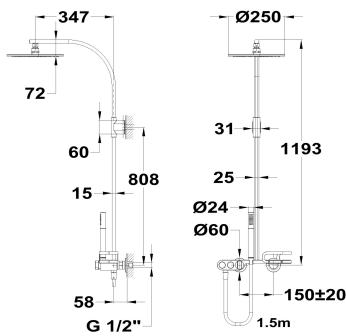

## Single lever shower system

Ref: 31298020WA EAN: 8413509264446

Finish: Matte white / amazon oak

- Fixed telescopic rail.
- Safe touch technology that provides a cooler sensation when touching the tap body.
- Ø25 cm Metal antiscala head shower with ball joint.
- 1 function antiscala hand shower.
- 1.5 m PVC shower hose.
- Precise and smooth ceramic cartridge.
- Integrated ceramic diverter.
- Durable paint finish.
- On/off buttons.
- Filters for collecting impurities.
- Check valves.