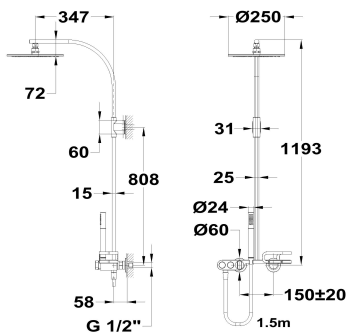

LAVI

Single lever shower system

Ref: 31298020NA EAN: 8413509264453

Finish: Matte black / amazon oak

- Fixed telescopic rail.
- Safe touch technology that provides a cooler sensation when touching the tap body.
- Ø25 cm Metal antiscala head shower with ball joint.
- 1 function antiscala hand shower.
- 1.5 m PVC shower hose.
- Precise and smooth ceramic cartridge.
- Integrated ceramic diverter.
- Durable paint finish.
- On/off buttons.
- Filters for collecting impurities.
- Check valves.