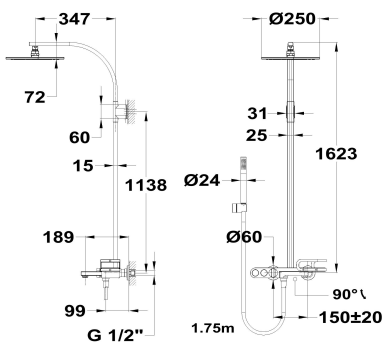

LAVI

Single lever shower system

Ref: 31198020WA EAN: 8413509266785

Finish: Matte white / amazon oak

- Fixed telescopic rail.
- Ø25 cm Metal antiscald head shower with ball joint.
- 1 function antiscald hand shower.
- 1.75 m PVC shower hose.
- Precise and smooth ceramic cartridge.
- Integrated ceramic diverter.
- Durable paint finish.
- On/off buttons.
- With spout.
- Filters for collecting impurities.
- Check valves.