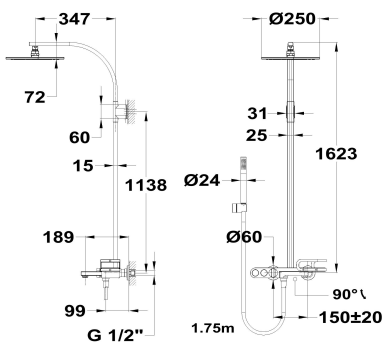

LAVI

Single lever shower system

Ref: 31198020WA EAN: 8413509266785

Finish: Matte white / amazon oak

- Fixed telescopic rail.
- Ø25 cm Metal antiscald head shower with ball joint.
- 1 function antiscald hand shower.
- 1.75 m PVC shower hose.
- Precise and smooth ceramic cartridge.
- Integrated ceramic diverter.
- Durable paint finish.
- On/off buttons.
- With spout.
- Filters for collecting impurities.
- Check valves.

Downloads

User guide

Legal disclaimer:

*Certain technical factors and features of our finishes may be altered due to possible variations in the configuration of your computer and/or printer; these data are therefore only approximate and not definitive. We regularly review our product specifications to improve their characteristics and warranties. Please request detailed information from our sales department for any building or refitting projects.