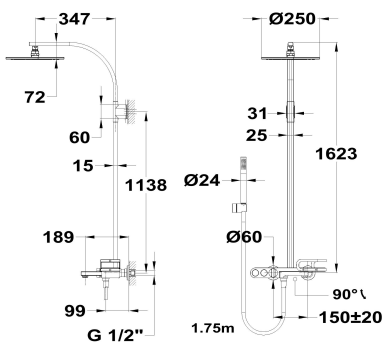

LAVI

Single lever shower system

Ref: 31198020NA EAN: 8413509266778

Finish: Matte black / amazon oak

- Fixed telescopic rail.
- Ø25 cm Metal antiscala head shower with ball joint.
- 1 function antiscala hand shower.
- 1.75 m PVC shower hose.
- Precise and smooth ceramic cartridge.
- Integrated ceramic diverter.
- Durable paint finish.
- On/off buttons.
- With spout.
- Filters for collecting impurities.
- Check valves.