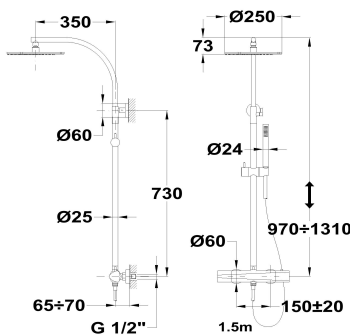

ITACA

Thermostatic shower system

Ref: 672370200 EAN: 8413509245650

Finish: Chrome

- Adjustable telescopic rail.
- Safe touch technology that provides a cooler sensation when touching the tap body.
- Safety temperature stop at 38° C.
- Ø25 cm Metal antiscala head shower with ball joint.
- 1 function antiscala hand shower.
- 1.5 m metallic shower hose.
- Sliding shower holder.
- Precise and smooth thermostatic cartridge.
- Integrated diverter.
- Filters for collecting impurities.
- Check valves.