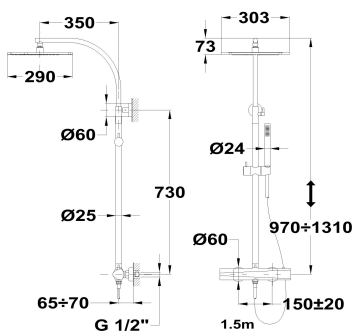

ITACA

Thermostatic shower system

Ref: 67237020N2 EAN: 8413509245735

Finish: Metallic black

- Adjustable telescopic rail.
- Safe touch technology that provides a cooler sensation when touching the tap body.
- Safety temperature stop at 38° C.
- 29 x 30.3 cm metal antiscala head shower with ball joint.
- 1 function antiscala hand shower.
- 1.5 m metallic shower hose.
- Sliding shower holder.
- Precise and smooth thermostatic cartridge.
- Integrated diverter.
- PVD finish.
- Anti-fingerprint treatment.
- Filters for collecting impurities.
- Check valves.