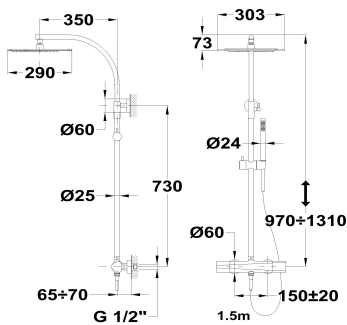

ITACA

Dual control shower system

Ref: 67278020BZ EAN: 8413509275398

Finish: Metallic bronze

- Adjustable telescopic rail.
- Safe touch technology that provides a cooler sensation when touching the tap body.
- Safety temperature stop at 38° C.
- Dual Control Design : Single mixer with thermostatic mixer look.
- 29 x 30.3 cm metal antiscala head shower with ball joint.
- 1 function antiscala hand shower.
- 1.5 m metallic shower hose.
- Sliding shower holder.
- Precise and smooth ceramic cartridge.
- Integrated ceramic diverter.
- PVD finish.
- Anti-fingerprint treatment.
- Filters for collecting impurities.
- Check valves.