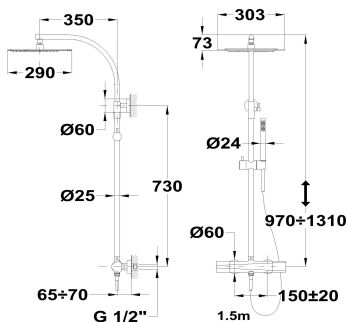

ITACA

Dual control shower system

Ref: 67278020BZ EAN: 8413509275398

Finish: Metallic bronze

- Adjustable telescopic rail.
- Safe touch technology that provides a cooler sensation when touching the tap body.
- Safety temperature stop at 38° C.
- Dual Control Design : Single mixer with thermostatic mixer look.
- 29 x 30.3 cm metal antiscala head shower with ball joint.
- 1 function antiscala hand shower.
- 1.5 m metallic shower hose.
- Sliding shower holder.
- Precise and smooth ceramic cartridge.
- Integrated ceramic diverter.
- PVD finish.
- Anti-fingerprint treatment.
- Filters for collecting impurities.
- Check valves.