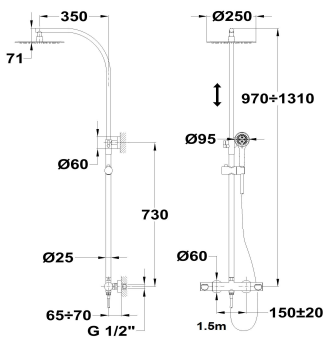

MANACOR

Dual control shower system

Ref: 842770200 EAN: 8413509228226

Finish: Chrome

- Adjustable telescopic rail.
- Safe touch technology that provides a cooler sensation when touching the tap body.
- Safety temperature stop at 38° C.
- Dual Control Design : Single mixer with thermostatic mixer look.
- Ø25 cm Metal antiscala head shower with ball joint.
- 3 functions antiscala hand shower.
- 1.5 m PVC shower hose.
- Sliding shower holder.
- Precise and smooth ceramic cartridge.
- Integrated diverter.
- Filters for collecting impurities.
- Check valves.

Downloads

[User guide](#)

Legal disclaimer:

*Certain technical factors and features of our finishes may be altered due to possible variations in the configuration of your computer and/or printer; these data are therefore only approximate and not definitive. We regularly review our product specifications to improve their characteristics and warranties. Please request detailed information from our sales department for any building or refitting projects.