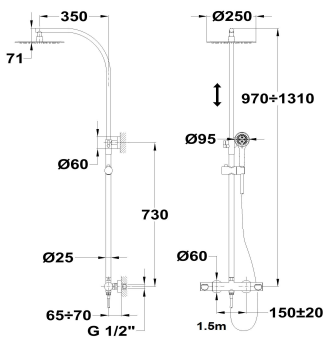

MANACOR

Dual control shower system

Ref: 842770200 EAN: 8413509228226

Finish: Chrome

- Adjustable telescopic rail.
- Safe touch technology that provides a cooler sensation when touching the tap body.
- Safety temperature stop at 38° C.
- Dual Control Design : Single mixer with thermostatic mixer look.
- Ø25 cm Metal antiscala head shower with ball joint.
- 3 functions antiscala hand shower.
- 1.5 m PVC shower hose.
- Sliding shower holder.
- Precise and smooth ceramic cartridge.
- Integrated diverter.
- Filters for collecting impurities.
- Check valves.