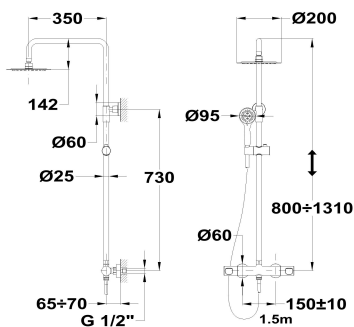

MANACOR

Dual control shower system

Ref: 842780200 EAN: 8413509228233

Finish: Chrome

- Adjustable telescopic rail.
- Safe touch technology that provides a cooler sensation when touching the tap body.
- Safety temperature stop at 38° C.
- Dual Control Design : Single mixer with thermostatic mixer look.
- Ø20 cm Metal antiscald head shower with ball joint.
- 3 functions antiscald hand shower.
- 1.5 m metallic shower hose.
- Sliding shower holder.
- Precise and smooth ceramic cartridge.
- Integrated ceramic diverter.
- Filters for collecting impurities.
- Check valves.