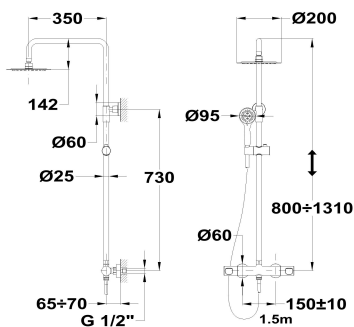

MANACOR

Dual control shower system

Ref: 84278020N EAN: 8413509262619

Finish: Matte black

- Adjustable telescopic rail.
- Safe touch technology that provides a cooler sensation when touching the tap body.
- Safety temperature stop at 38° C.
- Dual Control Design : Single mixer with thermostatic mixer look.
- Ø20 cm Metal antiscald head shower with ball joint.
- 3 functions antiscald hand shower.
- 1.5 m PVC shower hose.
- Sliding shower holder.
- Precise and smooth ceramic cartridge.
- Integrated ceramic diverter.
- Durable paint finish.
- Filters for collecting impurities.
- Check valves.