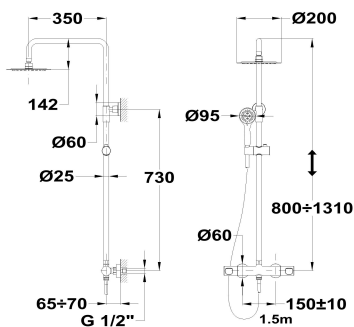

MANACOR

Dual control shower system

Ref: 84278020N EAN: 8413509262619

Finish: Matte black

- Adjustable telescopic rail.
- Safe touch technology that provides a cooler sensation when touching the tap body.
- Safety temperature stop at 38° C.
- Dual Control Design : Single mixer with thermostatic mixer look.
- Ø20 cm Metal antiscald head shower with ball joint.
- 3 functions antiscald hand shower.
- 1.5 m PVC shower hose.
- Sliding shower holder.
- Precise and smooth ceramic cartridge.
- Integrated ceramic diverter.
- Durable paint finish.
- Filters for collecting impurities.
- Check valves.

Downloads

User guide

Legal disclaimer:

*Certain technical factors and features of our finishes may be altered due to possible variations in the configuration of your computer and/or printer; these data are therefore only approximate and not definitive. We regularly review our product specifications to improve their characteristics and warranties. Please request detailed information from our sales department for any building or refitting projects.