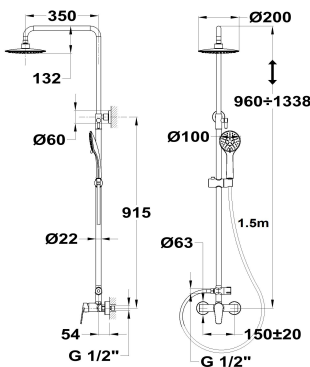

### Single lever shower system

Ref: 842980200 EAN: 8413509220039

Finish: Chrome

- Adjustable telescopic rail.
- Ø25 cm Metal antiscala head shower with ball joint.
- 3 functions antiscala hand shower.
- 1.5 m metallic shower hose.
- Sliding shower holder.
- Precise and smooth ceramic cartridge.
- Integrated ceramic diverter.
- Filters for collecting impurities.
- Check valves.