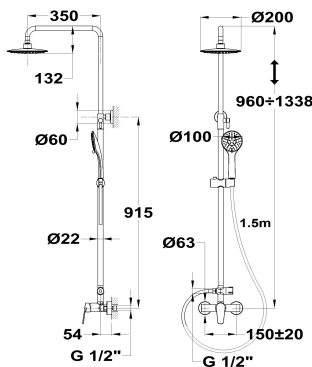

## MANACOR Single lever shower system

Ref: 84298020N EAN: 8413509272137

Finish: Matte black

- Adjustable telescopic rail.
- Ø25 cm Metal antiscala head shower with ball joint.
- 3 functions antiscala hand shower.
- 1.5 m metallic shower hose.
- Sliding shower holder.
- Precise and smooth ceramic cartridge.
- Integrated ceramic diverter.
- Durable paint finish.
- Filters for collecting impurities.
- Check valves.