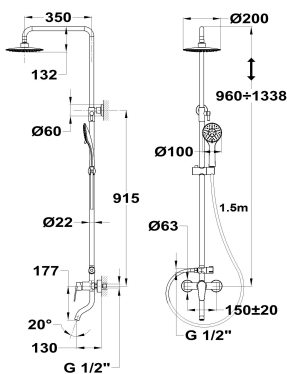

## MANACOR Single lever shower system

Ref: 841980200 EAN: 8413509264378

Finish: Chrome

- Adjustable telescopic rail.
- Ø25 cm Metal antiscaling shower head with ball joint.
- 3 functions antiscaling hand shower.
- 1.5 m metallic shower hose.
- Sliding shower holder.
- Precise and smooth ceramic cartridge.
- Integrated ceramic diverter.
- With spout.
- Filters for collecting impurities.
- Check valves.