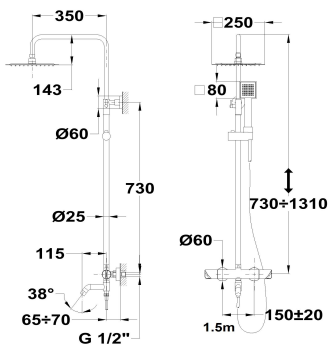

CALVIA

Dual control shower system

Ref: 321786200 EAN: 8413509233299

Finish: Chrome

- Adjustable telescopic rail.
- Safe touch technology that provides a cooler sensation when touching the tap body.
- Dual Control Design : Single mixer with thermostatic mixer look.
- 25x25cm metal antiscala head shower with ball joint.
- 1 function antiscala hand shower.
- 1.5 m metallic shower hose.
- Sliding shower holder.
- Precise and smooth ceramic cartridge.
- Integrated ceramic diverter.
- With spout.
- Filters for collecting impurities.
- Check valves.