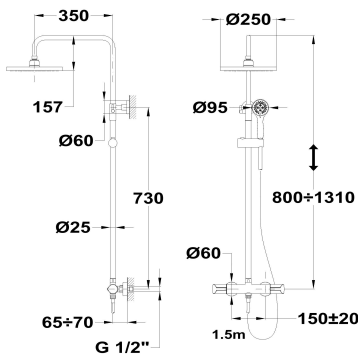

## INCA + Dual control shower system

Ref: 532780200 EAN: 8413509252030

Finish: Chrome

- Adjustable telescopic rail.
- Safe touch technology that provides a cooler sensation when touching the tap body.
- Safety temperature stop at 38° C.
- Dual Control Design : Single mixer with thermostatic mixer look.
- Ø25 cm Metal antiscald head shower with ball joint.
- 3 functions antiscald hand shower.
- 1.5 m metallic shower hose.
- Sliding shower holder.
- Precise and smooth ceramic cartridge.
- Integrated ceramic diverter.
- Filters for collecting impurities.
- Check valves.