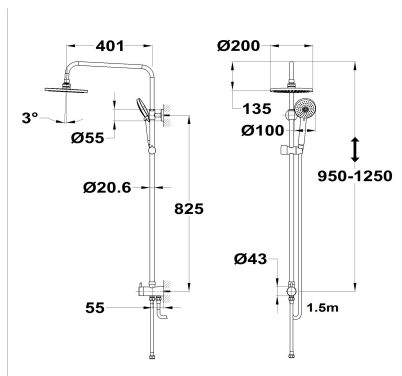

INCA +
Universe shower system

Ref: 790028600 EAN: 8413509258582

Finish: Chrome

- Adjustable telescopic rail.
- Universal installation system.
- Ø20 cm Metal antiscala head shower with ball joint.
- 3 functions antiscala hand shower.
- 1.5 m metallic shower hose.
- Sliding shower holder.
- Connecting metal flexible hose (80 cm) between mixer and shower system).
- Tap mixer not included.