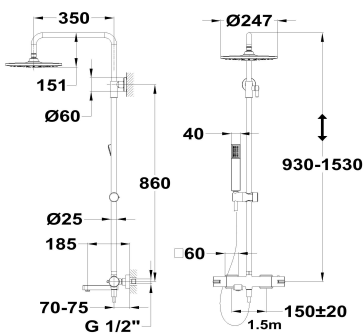

DESSIN

Thermostatic bath shower system

Ref: 30138020C3 EAN: 8413509267287

Finish: Chrome

- Adjustable telescopic rail.
- Safe touch technology that provides a cooler sensation when touching the tap body.
- Safety temperature stop at 38° C.
- Ø24.6 cm Metal antiscald head shower with ball joint.
- 1 function antiscald hand shower.
- 1.75 m PVC shower hose.
- Sliding shower holder.
- Precise and smooth thermostatic cartridge.
- Integrated diverter.
- Filters for collecting impurities.
- Check valves.