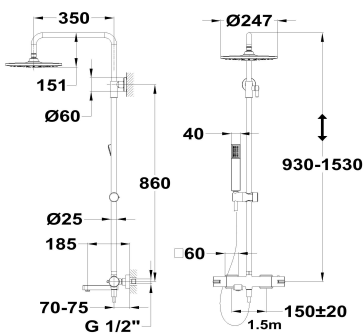

## DESSIN

# Thermostatic bath shower system

Ref: 30138020C3 EAN: 8413509267287

Finish: Chrome

- Adjustable telescopic rail.
- Safe touch technology that provides a cooler sensation when touching the tap body.
- Safety temperature stop at 38° C.
- Ø24.6 cm Metal antiscala head shower with ball joint.
- 1 function antiscala hand shower.
- 1.75 m PVC shower hose.
- Sliding shower holder.
- Precise and smooth thermostatic cartridge.
- Integrated diverter.
- Filters for collecting impurities.
- Check valves.