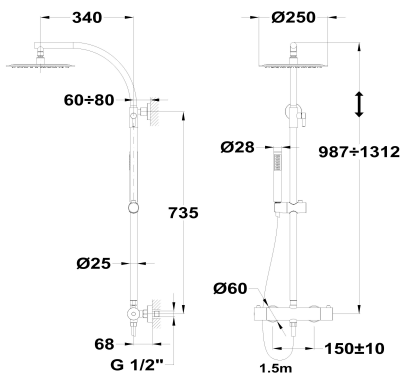

ORIGEHM
Thermostatic shower system

Ref: 342380200 EAN: 8413509279402

Finish: Chrome

- Adjustable telescopic rail.
- Safe touch technology that provides a cooler sensation when touching the tap body.
- Safety temperature stop at 38° C.
- Ø25 cm.
- 1 function antiscal hand shower.
- 1.5 m metallic shower hose.
- Sliding shower holder.
- Precise and smooth thermostatic cartridge.
- Integrated ceramic diverter.
- Filters for collecting impurities.
- Check valves.