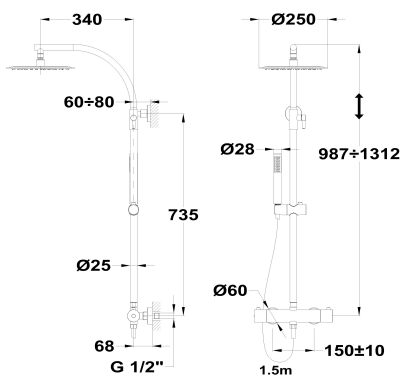

## ORIGE HM

### Dual control shower system

Ref: 342780200 EAN: 8413509279419

Finish: Chrome

- Adjustable telescopic rail.
- Safe touch technology that provides a cooler sensation when touching the tap body.
- Dual Control Design : Single mixer with thermostatic mixer look.
- Ø25 cm ABS metal antiscald head shower.
- 1 function antiscald hand shower.
- 1.5 m PVC shower hose.
- Sliding shower holder.
- Precise and smooth ceramic cartridge.
- Integrated ceramic diverter.
- Filters for collecting impurities.
- Check valves.