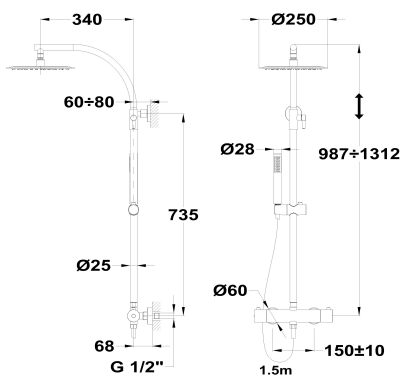

ORIGE HM

Dual control shower system

Ref: 342780200 EAN: 8413509279419

Finish: Chrome

- Adjustable telescopic rail.
- Safe touch technology that provides a cooler sensation when touching the tap body.
- Dual Control Design : Single mixer with thermostatic mixer look.
- Ø25 cm ABS metal antiscala head shower.
- 1 function antiscala hand shower.
- 1.5 m PVC shower hose.
- Sliding shower holder.
- Precise and smooth ceramic cartridge.
- Integrated ceramic diverter.
- Filters for collecting impurities.
- Check valves.