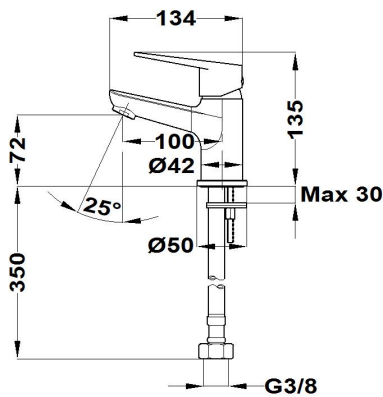

SINEU
M washbasin mixer

Ref: 833461250 EAN: 8413509227977

Finish: Chrome

- Precise and smooth ceramic cartridge.
- Water flow limiter 5 L/min.
- Save up to 60% compared to a standard tap.
- Ideal for BREEAM and LEED projects.
- 3/8" flexible inlet pipes included.
- Anti-limescale aerator.
- Without drain stopper.