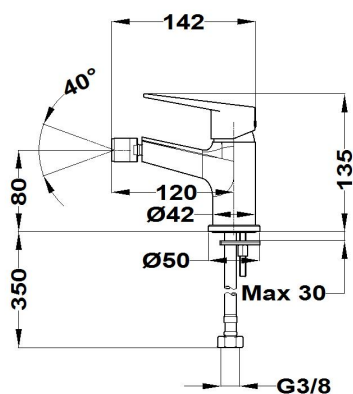

SINEU  
**Bidet mixer**

Ref: 836261200 EAN: 8413509219675

Finish: Chrome

- Swivel ball joint.
- 3/8"-1/2" flexible inlet pipes included.
- Anti-limescale aerator.
- Without drain stopper.

**Downloads**

User guide