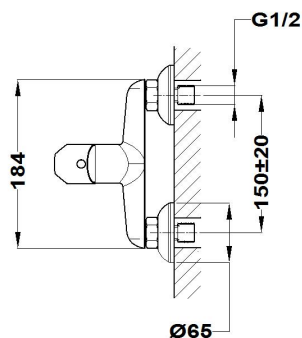

SINEU

Shower mixer

Ref: 832321200 EAN: 8413509219637

Finish: Chrome

- Eccentric connections with noise reducers.
- With shower set: 1 function hand shower, 1.5 m metallic shower hose and adjustable holder.