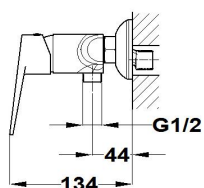

SINEU

Shower mixer

Ref: 832321200 EAN: 8413509219637

Finish: Chrome

- Eccentric connections with noise reducers.
- With shower set: 1 function hand shower, 1.5 m metallic shower hose and adjustable holder.