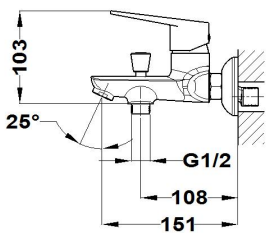

SINEU
Bath shower mixer

Ref: 831221200 EAN: 8413509219613

Finish: Chrome

- Eccentric connections with noise reducers.
- Anti-limescale aerator.
- With shower set: 1 function hand shower, 1.75 m metallic shower hose and adjustable holder.