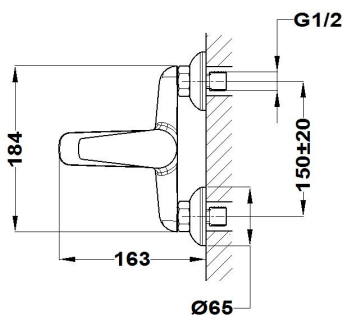

SINEU
Bath shower mixer

Ref: 831221200 EAN: 8413509219613

Finish: Chrome

- Eccentric connections with noise reducers.
- Anti-limescale aerator.
- With shower set: 1 function hand shower, 1.75 m metallic shower hose and adjustable holder.