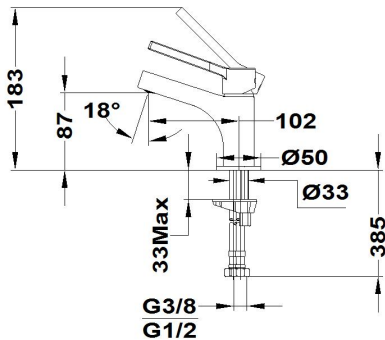

DESSIN

**M washbasin mixer**

Ref: 303310270C3 EAN: 8413509260141

Finish: Chrome

- Precise and smooth ceramic cartridge.
- Chrome 3 finish for extra shine and durability.
- Cold start.
- Water flow limiter 5 L/min.
- Save up to 60% compared to a standard tap.
- Ideal for BREEAM and LEED projects.
- 3/8"-1/2" flexible inlet pipes included.
- Anti-limescale aerator.
- Without drain stopper.