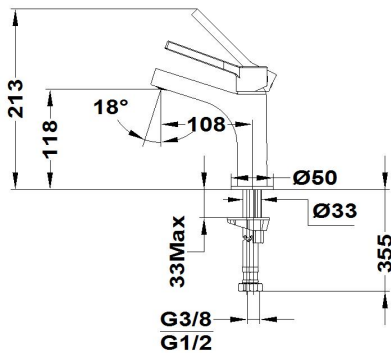

DESSIN

L washbasin mixer

Ref: 303860270C3 EAN: 8413509260134

Finish: Chrome

- Precise and smooth ceramic cartridge.
- Chrome 3 finish for extra shine and durability.
- Cold start.
- Water flow limiter 5 L/min.
- Save up to 60% compared to a standard tap.
- Ideal for BREEAM and LEED projects.
- 3/8"-1/2" flexible inlet pipes included.
- Anti-limescale aerator.
- Without drain stopper.