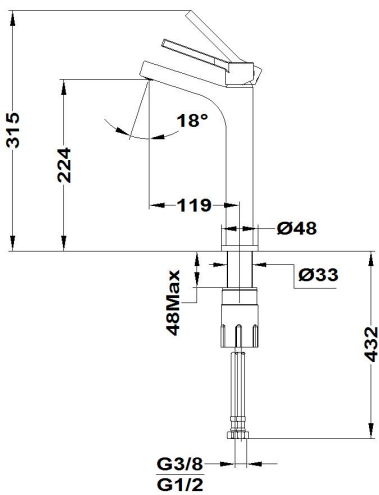

DESSIN

XI washbasin mixer

Ref: 303660270C3 EAN: 8413509260127

Finish: Chrome

- Precise and smooth ceramic cartridge.
- Chrome 3 finish for extra shine and durability.
- Cold start.
- Water flow limiter 5 L/min.
- Save up to 60% compared to a standard tap.
- Ideal for BREEAM and LEED projects.
- Easy Fix fast installation system.
- 3/8"-1/2" flexible inlet pipes included.
- Anti-limescale aerator.
- Without drain stopper.