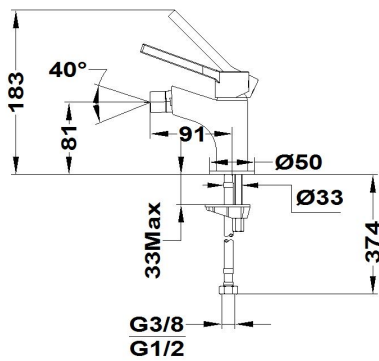

DESSIN  
**Bidet mixer**

Ref: 30626020C3 EAN: 8413509260103

Finish: Chrome

- Chrome 3 finish for extra shine and durability.
- Swivel ball joint.
- 3/8"-1/2" flexible inlet pipes included.
- Anti-limescale aerator.
- Without drain stopper.