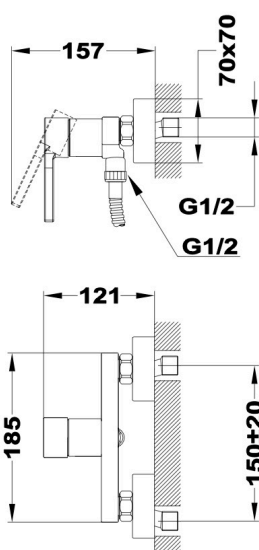

DESSIN

Shower mixer

Ref: 30232020C3 EAN: 8413509264835

Finish: Chrome

- Chrome 3 finish for extra shine and durability.
- Eccentric connections with noise reducers.
- With shower set: 1 function hand shower, 1.50 m PVC shower hose.