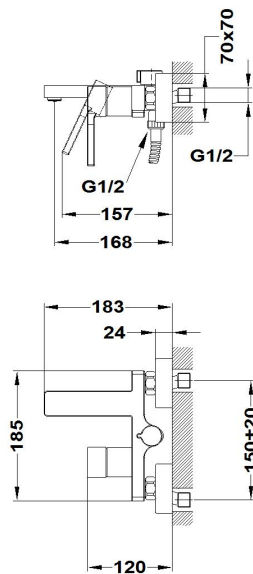

DESSIN

Bath shower mixer

Ref: 30122020C3 EAN: 8413509264828

Finish: Chrome

- Chrome 3 finish for extra shine and durability.
- Eccentric connections with noise reducers.
- Anti-limescale aerator.
- With shower set: 1 function hand shower, 1.75 m PVC shower hose.