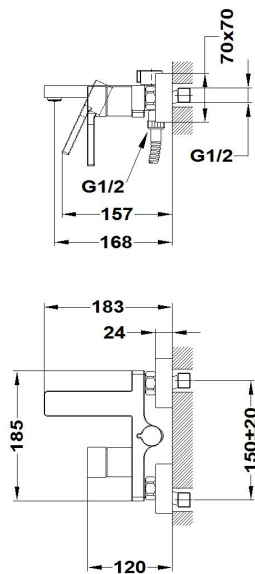

DESSIN

**Bath shower mixer**

Ref: 30122020C3 EAN: 8413509264828

Finish: Chrome

- Chrome 3 finish for extra shine and durability.
- Eccentric connections with noise reducers.
- Anti-limescale aerator.
- With shower set: 1 function hand shower, 1.75 m PVC shower hose.