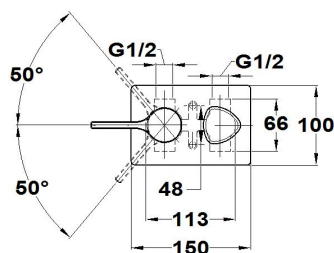

DESSIN

2 way built in part

Ref: 301700200 EAN: 8413509279044

Finish: Iii chrome

- Precise and smooth ceramic cartridge.
- Chrome 3 finish for extra shine and durability.
- Ultraslim plate.
- Built-in part not included.
- Required built in part ref. 1096500.
- Without shower set.