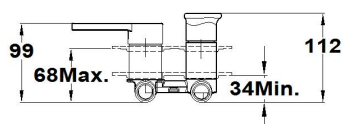

DESSIN

2 way built in part

Ref: 301700200 EAN: 8413509279044

Finish: Iii chrome

- Precise and smooth ceramic cartridge.
- Chrome 3 finish for extra shine and durability.
- Ultraslim plate.
- Built-in part not included.
- Required built in part ref. 1096500.
- Without shower set.