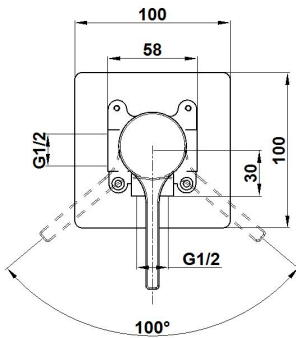

## DESSIN

### 1 way built in part

Ref: 302400200 EAN: 8413509279037

Finish: Chrome

- Precise and smooth ceramic cartridge.
- Ultraslim plate.
- Built-in part not included.
- Required built in part ref. 1096400.
- Without shower set.