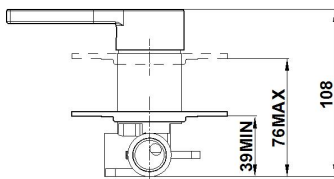

## DESSIN

### 1 way built in part

Ref: 302400200 EAN: 8413509279037

Finish: Chrome

- Precise and smooth ceramic cartridge.
- Ultraslim plate.
- Built-in part not included.
- Required built in part ref. 1096400.
- Without shower set.