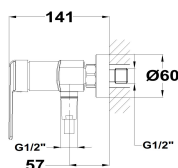

INCA + Shower mixer

Ref: 542320200 EAN: 8413509275244

Finish: Chrome

- Eccentric connections with noise reducers.
- With shower set: 1 function hand shower, 1.5 m metallic shower hose and adjustable holder.