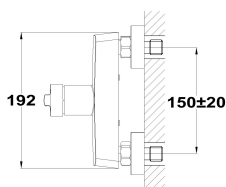

INCA + Shower mixer

Ref: 542320200 EAN: 8413509275244

Finish: Chrome

- Eccentric connections with noise reducers.
- With shower set: 1 function hand shower, 1.5 m metallic shower hose and adjustable holder.