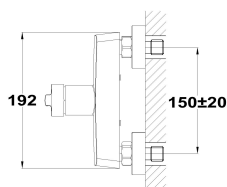

INCA + Shower mixer

Ref: 542320200 EAN: 8413509275244

Finish: Chrome

- Eccentric connections with noise reducers.
- With shower set: 1 function hand shower, 1.5 m metallic shower hose and adjustable holder.