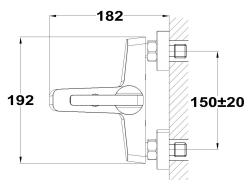

INCA + **Bath shower mixer**

Ref: 541220200 EAN: 8413509275237

Finish: Chrome

- Eccentric connections with noise reducers.
- Anti-limescale aerator.
- With shower set: 1 function hand shower, 1.75 m metallic shower hose and adjustable holder.