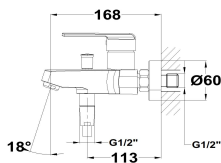

INCA + **Bath shower mixer**

Ref: 541220200 EAN: 8413509275237

Finish: Chrome

- Eccentric connections with noise reducers.
- Anti-limescale aerator.
- With shower set: 1 function hand shower, 1.75 m metallic shower hose and adjustable holder.