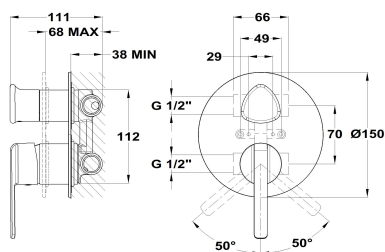

INCA +  
**2 way built in part**

Ref: 541700200 EAN: 8413509279020

Finish: Chrome

- Precise and smooth ceramic cartridge.
- Ultrathin plate.
- Built-in part not included.
- Required built in part ref. 1096500.
- Without shower set.