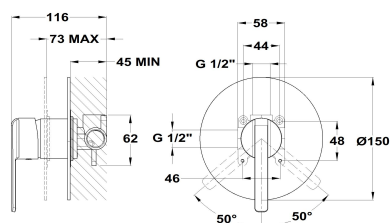

INCA + **1 way built in part**

Ref: 542400200 EAN: 8413509279013

Finish: Chrome

- Precise and smooth ceramic cartridge.
- Ultrathin plate.
- Built-in part not included.
- Required built in part ref. 1096400.
- Without shower set.