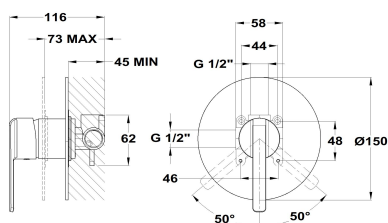

INCA + **1 way built in part**

Ref: 542400200 EAN: 8413509279013

Finish: Chrome

- Precise and smooth ceramic cartridge.
- Ultrathin plate.
- Built-in part not included.
- Required built in part ref. 1096400.
- Without shower set.