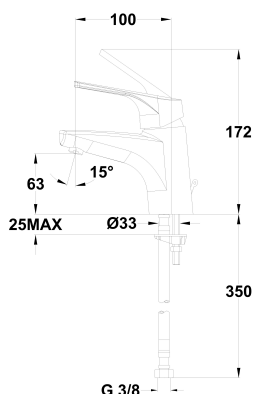

MT PLUS

M washbasin mixer

Ref: 463460200 EAN: 8413509204985

Finish: Chrome

- Precise and smooth ceramic cartridge.
- Water flow limiter 5 L/min.
- Save up to 60% compared to a standard tap.
- Ideal for BREEAM and LEED projects.
- 3/8" flexible inlet pipes included.
- Anti-limescale aerator.
- Without drain stopper.