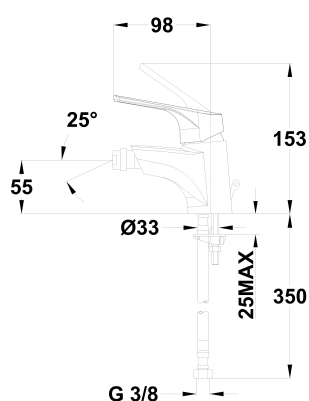

MT PLUS

Bidet mixer

Ref: 466260200 EAN: 8413509204992

Finish: Chrome

- Swivel ball joint.
- 3/8"-1/2" flexible inlet pipes included.
- Anti-limescale aerator.
- Without drain stopper.

Downloads

User guide

Legal disclaimer: