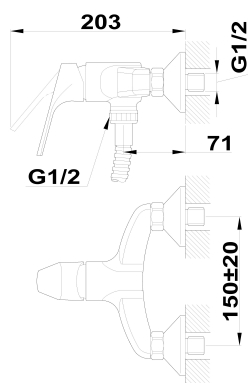

### Shower mixer

Ref: 462320200 EAN: 8413509204961

Finish: Chrome

- Eccentric connections with noise reducers.
- With shower set: 1 function hand shower, 1.5 m metallic shower hose and adjustable holder.