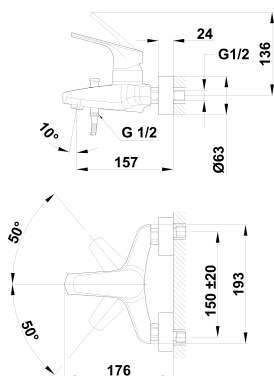

### Bath shower mixer

Ref: 461220200 EAN: 8413509204947

Finish: Chrome

- Eccentric connections with noise reducers.
- Anti-limescale aerator.
- With shower set: 1 function hand shower, 1.75 m metallic shower hose and adjustable holder.