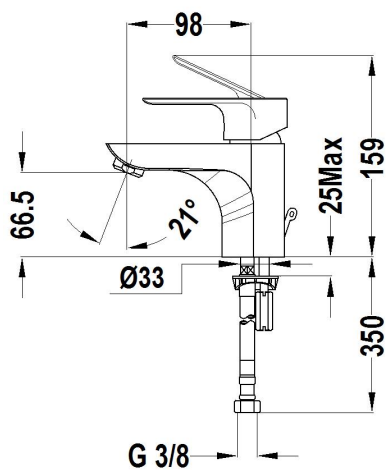

CALVIA

M washbasin mixer

Ref: 323460200 EAN: 8413509207573

Finish: Chrome

- Precise and smooth ceramic cartridge.
- 3/8"-1/2" flexible inlet pipes included.
- Anti-limescale aerator.
- Without drain stopper.