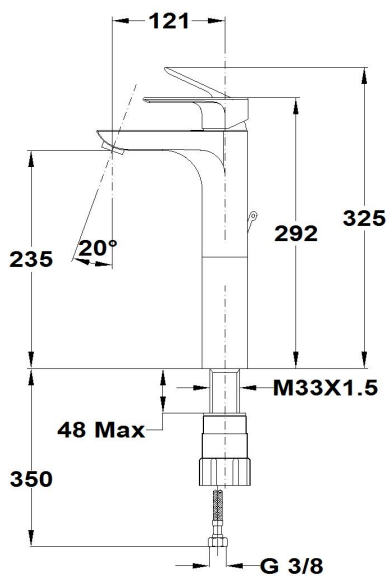

CALVIA
XI washbasin mixer

Ref: 323110200 EAN: 8413509219026

Finish: Chrome

- Precise and smooth ceramic cartridge.
- Water flow limiter 5 L/min.
- Save up to 60% compared to a standard tap.
- Ideal for BREEAM and LEED projects.
- 3/8"-1/2" flexible inlet pipes included.
- Anti-limescale aerator.
- Without drain stopper.